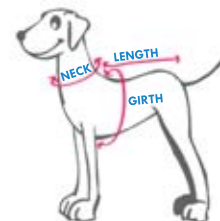

Size Small measured about 7.5cm (3 inches) long, Large measured about 10cm (4 inches) long.

ALL NEW

EasyBOW FLOWER1

Pink 062160PK
Size: S, L

EasyBOW FLOWER1

Yellow 062161YW
Size: S, L

EasyBOW FLOWER1

Blue 062162BL
Size: S, L

EasyBOW FLOWER2

Pink 062170PK
Beige 062171BG
Size: L

FOR COMPLETE COLLECTION AND DETAILS VISIT WWW.DOGODESIGN.COM

EasyBOW NAUTICAL1

Red 062110RD
Size: S

EasyBOW NAUTICAL2

Blue 062111BL
Size: S

EasyBOW NAUTICAL3

Red 062112RD
Size: S

EasyBOW SEQUINS1

Purple 062150PR
Size: S, L

EasyBOW SEQUINS1

Silver 062151SL
Size: S, L

APPAREL SIZE CHART

Note:

Always round up to the next larger size if your measurement is near or over the maximum range in the smaller size, or your pet has a broad chest, or thick coat.